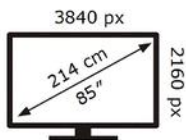

ENERGY

Samsung

QE85QN90FAT

122 kWh/1000h

ABCDEF **G**

326 kWh/1000h

2019/2013