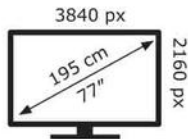

ENERG

LG Electronics

OLED77B4ELA

122 kWh/1000h

ABCDEF**G**

221 kWh/1000h

2019/2013