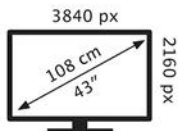

Hisense

43A7Q

48 kWh/1000h

ABCDEF**G**

95 kWh/1000h

2019/2013