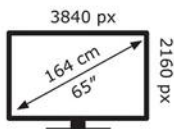

ENERG ⚡

Hisense

65A85N

99 kWh/1000h

ABCD **E**FG

76 kWh/1000h

2019/2013