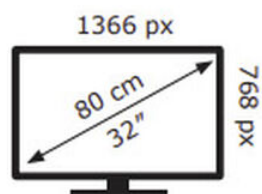

ENERGY

Sharp

1T-C32HFx

26 kWh/1000h

ABCDEF**G**

40 kWh/1000h

2019/2013