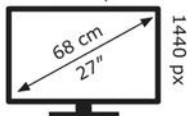

ENERG

Samsung

UE27LSM7FAX

26 kWh/1000h

ABCDEF**G**

46 kWh/1000h

2560 px

2019/2013