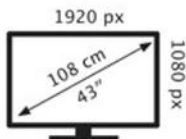

ENERG

SABA

SA43SM10VDA

45 kWh/1000h

2019/2013