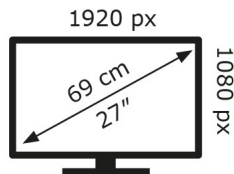

ENERG

MSI

PRO MP271A E2

20 kWh/1000h

ABCDEF**G**

25 kWh/1000h

2019/2013