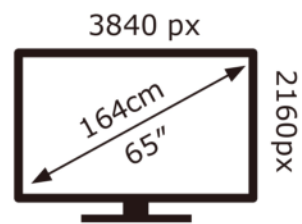

ENERG

ALLVIEW

65iPlay6300-U

101 kWh/1000h

ABCDEF**G**

102 kWh/1000h

2019/2013