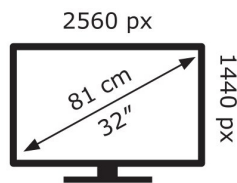

ENERGY

RAIDER

32" RAIDER-165Hz QHD ULTRA GAMING

31.57 kWh/1000h

ABCDEF**G**

31.76 kWh/1000h

2019/2013