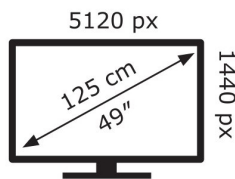

ENERGY

RAIDER

49" RAIDER 144Hz
DWQHD GAMING

44 kWh/1000h

ABCDEF**G**

45 kWh/1000h

2019/2013