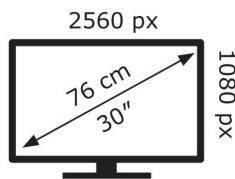

ENERGY

RAIDER 30" RAIDER 200Hz Ultra Wide PRO GAMING

31.02 kWh/1000h

ABCDEF**G**
HDR
31 kWh/1000h

2019/2013