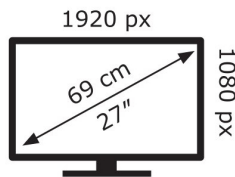

ENERGY

RAIDER

27" RAIDER 165Hz Curved PRO GAMING

17.25 kWh/1000h

ABCD **E**FG

17.43 kWh/1000h

2019/2013