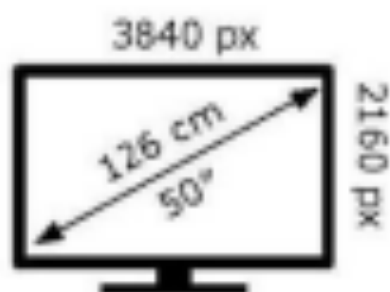

ENERG

LG Electronics

50UA74006LB

65 kWh/1000h

ABCDEF**G**

99 kWh/1000h

2019/2013