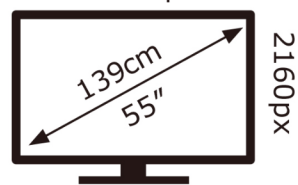

# ENERG

ALLVIEW

55iPlay6300-U

**63** kWh/1000h

ABCDEF**E**FG

**64** kWh/1000h

3840 px

2019/2013