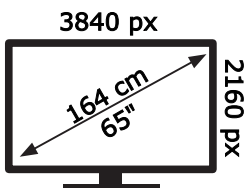

ENERG ⚡

TELEFUNKEN

D65Q920B2CW

67 kWh/1000h

ABCDEF **G**

137 kWh/1000h

50758739