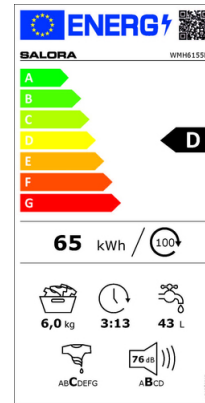

Salora WMH6155B washing machine Front-load 6 kg 1000 RPM Black

Brand : Salora

Product code: WMH6155B

Product name : WMH6155B

Salora WMH6155B. Loading type: Front-load. Rated capacity: 6 kg, Spin-drying class: C, Noise level (spin): 76 dB, Maximum spin speed: 1000 RPM. Product colour: Black. Width: 597 mm, Depth: 497 mm, Height: 845 mm. Energy efficiency class: D

Design		Performance	
Appliance placement *	Freestanding	Add garment (pause) function	✗
Loading type *	Front-load	Maximum washing temperature	90 °C
Product colour *	Black	Minimum water flow pressure	100 kPa
Built-in display *	✓	Maximum water flow pressure	1000 kPa
Display type	LED	Wi-Fi controlled	✗
Control type *	Rotary	Bluetooth	✗
Door hinge *	Left	Ergonomics	
Door colour	Black	Child lock *	✓
Door type	Tempered glass	Sensor program selection	✗
Drum material	Stainless steel	Self-cleaning *	✗
Tub material	Polypropylene	Remaining time indication *	✓
Cord length	1.5 m	Adjustable feet	✓
Drum volume	44 L	Removable top	✓
Water fill	Cold	Power	
Motor type	Brushless	Energy efficiency class *	D
Performance		Energy consumption per 100 cycles *	65 kWh
Rated capacity *	6 kg	Energy consumption washing per cycle	0.874 kWh
Maximum spin speed *	1000 RPM	Water consumption per cycle *	43 L
Spin-drying class *	C	Power consumption (typical)	2100 W
Number of washing programs *	15	Power consumption (standby)	1 W
Noise emission class *	B		
Noise level (spin) *	76 dB		
Delayed start timer *	✓		