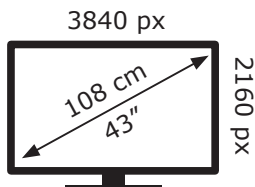

ENERGY

GRUNDIG

43 VOE 85 Q ET2T00

50 kWh/1000h

ABCDEF**G**

65 kWh/1000h

2019/2013