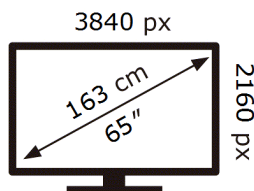

ENERG ⚡

Samsung

GQ65Q6FAAU

109 kWh/1000h

ABCDEF **G**

140 kWh/1000h

2019/2013