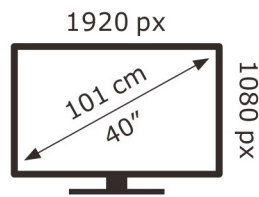

ENERG ⚡

GRUNDEL

QLED-4025W

36 kWh/1000h

2019/2013