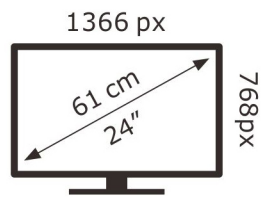

ENERG

GRUNKEL

LED-24PBW

18 kWh/1000h

2019/2013