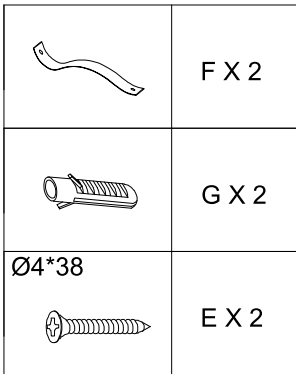

HARDWARE

	A x 18 M6*30 +1 (spare)		B x 6 M6*12		C x 4
	D x 1 M4		E x 2 Ø4*38		F x 2
	G x 2				

EXPLOSION FIGURE

M6*12	
	B X 6

M6*30	
	A X 5

If you have any questions, please contact our customer care center, Our contact details are below: **US**