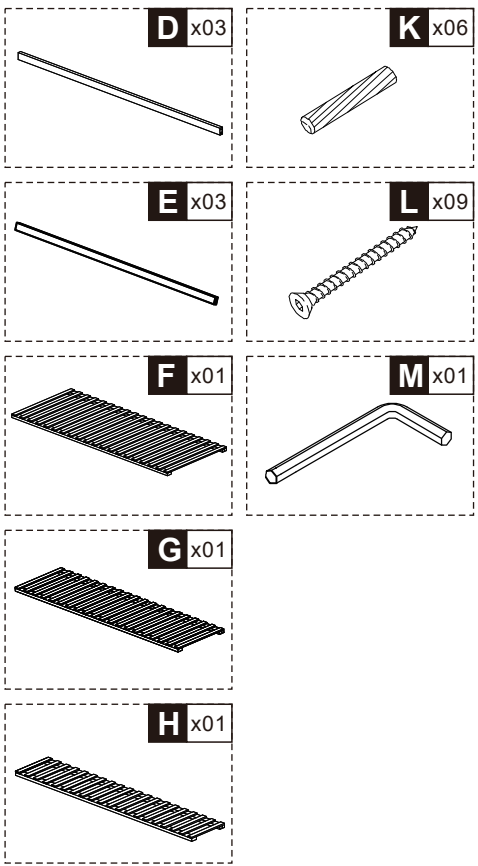

**PARTS**

**HARDWARE**

**K** x06

**L** x09

**M** x01

If you have any questions, please contact our customer care center, Our contact details are below:

**US**

 001-877-644-9366