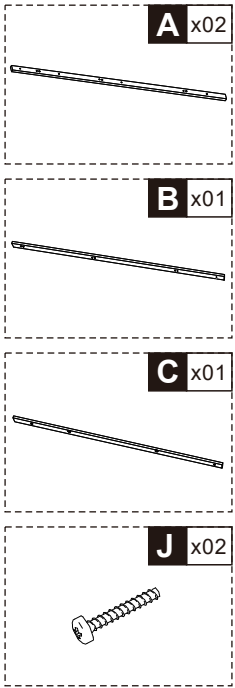

**PARTS**

**HARDWARE**

**K** x06

**L** x09

**M** x01

If you have any questions, please contact our customer care center, Our contact details are below:

**US**

 001-877-644-9366