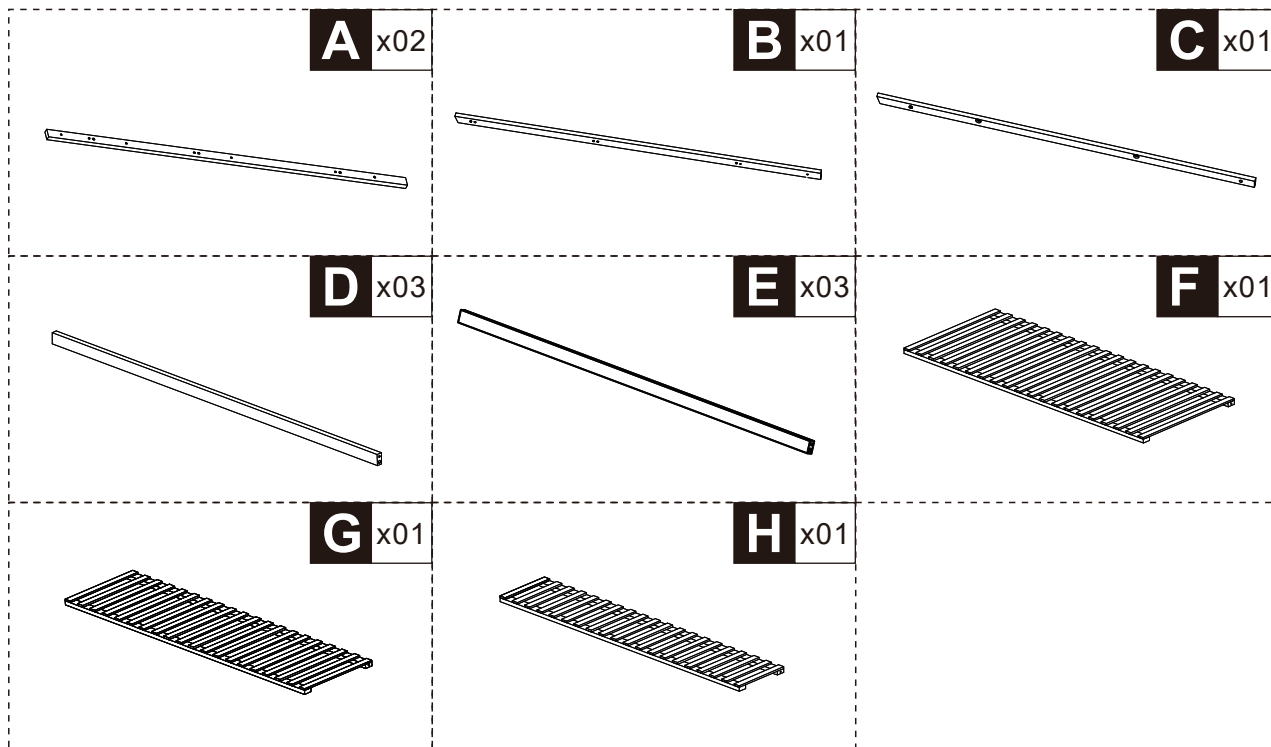

**PARTS**

**HARDWARE**

**K** x06

**L** x09

**M** x01

If you have any questions, please contact our customer care center, Our contact details are below:

**US**

 001-877-644-9366