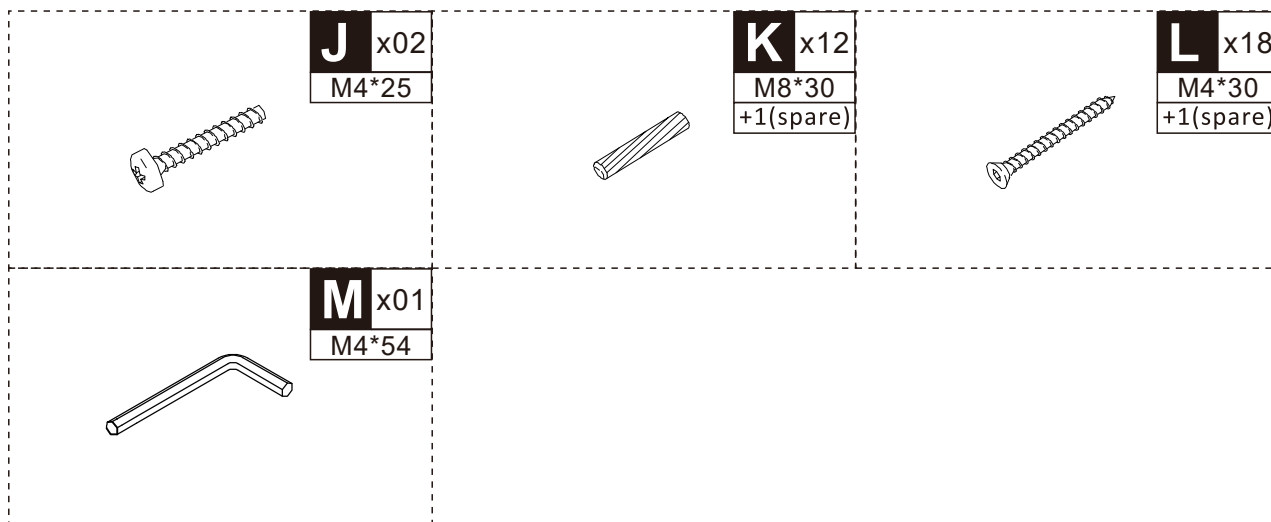

**PARTS**

**HARDWARE**

**K** x06

**L** x09

**M** x01

If you have any questions, please contact our customer care center, Our contact details are below:

**US**

 001-877-644-9366