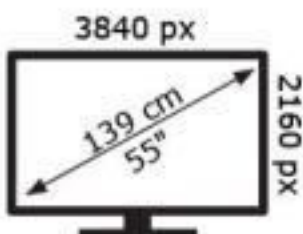

# ENERG

TOSHIBA

55UA2363DG

**64** kWh/1000h

ABCDEF **G**

**123** kWh/1000h

2019/2013

50664896