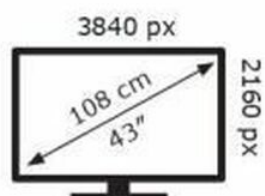

TOSHIBA

43QV3363DG

51 kWh/1000h

ABCDEF**G**

81 kWh/1000h

2019/2013