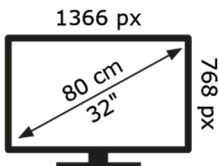

# ENERG

TELEFUNKEN

XH32P900S

**26** kWh/1000h

50758793

2019/2013