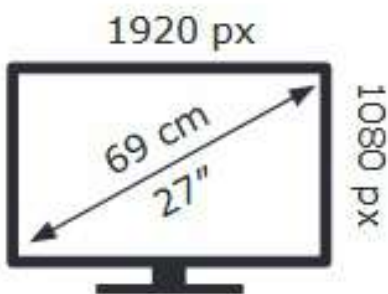

ENERG

acer

V276HL

21 kWh/1000h

ABCDEF**G**

30 kWh/1000h

2019/2013