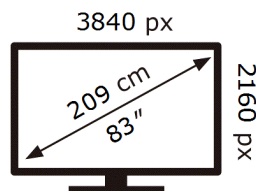

ENERG 

Samsung

QE83S90FAE

150 kWh/1000h

ABCDEF **G**

379 kWh/1000h

2019/2013