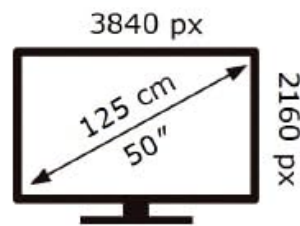

ENERG

Samsung

TU50U7005FK

69 kWh/1000h

ABCDEF **G**

112 kWh/1000h

2019/2013