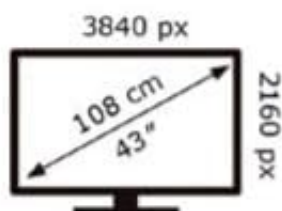

ENERG

Samsung

TU43U7005FK

52 kWh/1000h

ABCDEF **G**

102 kWh/1000h

2019/2013