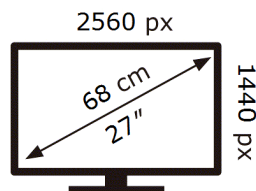

ENERGY

Samsung

S27FG602EU

25 kWh/1000h

ABCDEF **G**

HDR

52 kWh/1000h

2019/2013