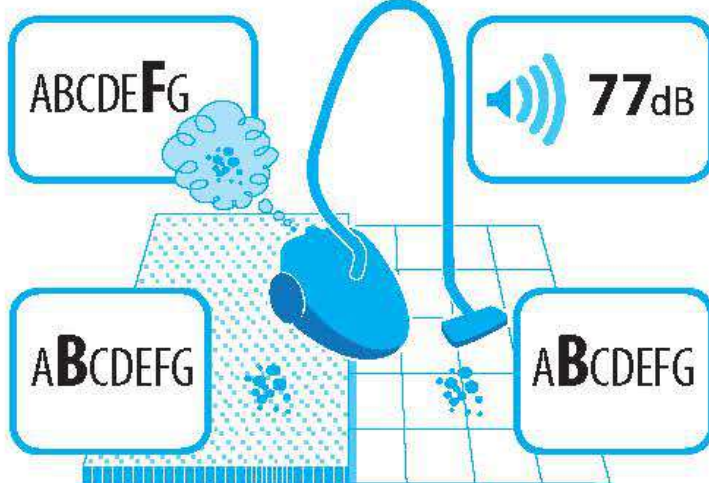

ENERG
енергия · ΕΝΕΡΓΕΙΑ

Nilfisk

NILFISK GM 80C
107418491

ENERGIA · ЕНЕРГИЯ · ΕΝΕΡΓΕΙΑ
ENERGIA · ENERGY · ENERGIE · ENERGI

26
kWh/annum

665/2013-II

Annual energy consumptions mentioned are all indicative. They are based on 50 cleaning tasks. Actual annual energy consumption will depend on how the appliance is used.

Prated: 780W