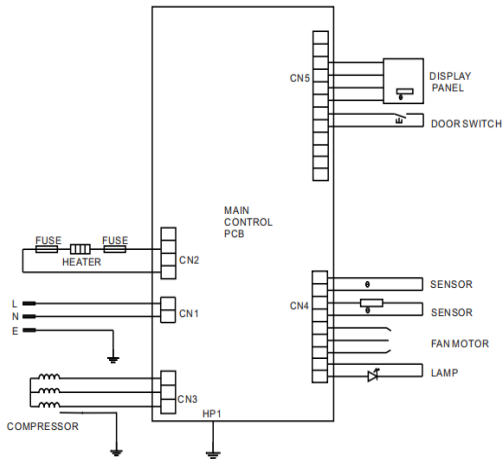

PRIMO

FREEZER

MODEL: PR192DV

CLIMATIC CATEGORY

PROTECTIVE CLASSIFICATION OF ELECTRIC SHOCK RESISTANCE

RATED VOLTAGE

RATED FREQUENCY

RATED CURRENT

TOTAL INPUT POWER

REFRIGERANT

FREEZING CAPACITY

TEMPERATURE RISE TIME

DEFROST POWER

FREEZER COMPARTMENT VOLUME

THE INSULATION BLOWING GAS

SN,N,ST,T