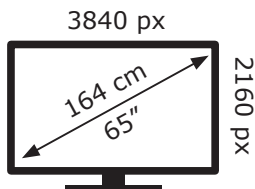

ENERGY

GRUNDIG

65 VOE 74 EL6T00

96 kWh/1000h

ABCDEF**G**

138 kWh/1000h

2019/2013