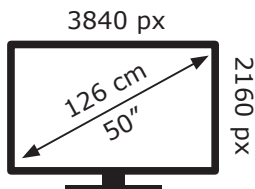

# ENERGY

**GRUNDIG**

50 VOE 74 EL4T00

**60** kWh/1000h

ABCDEF**G**

**83** kWh/1000h

2019/2013