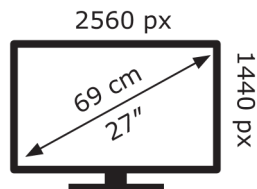

**ENERG** 

acer

CB272U E3

**26** kWh/1000h

ABCDEF**G**

**44** kWh/1000h

2019/2013