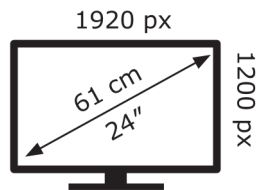

ENERG 

HP, Inc.

724pu (HSD-0077-W)

19 kWh/1000h

2019/2013