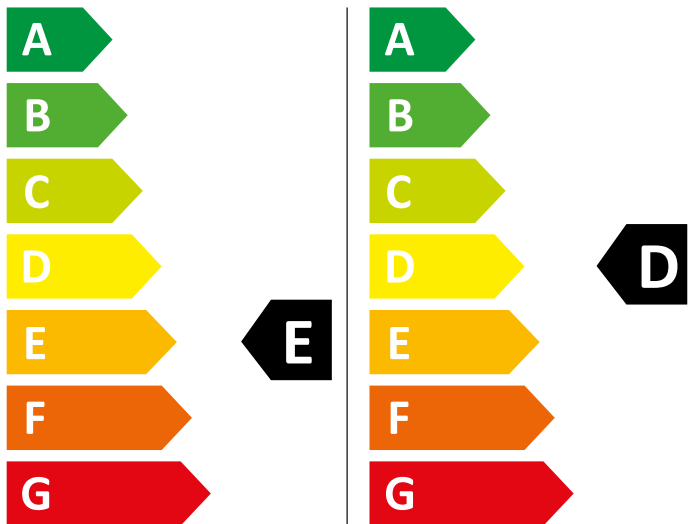

# ENERG

PRIVILEG

PWWTV X 76G6 DE N

370 kWh/100

70 kWh/100

6,0 kg

7,0 kg

70 L