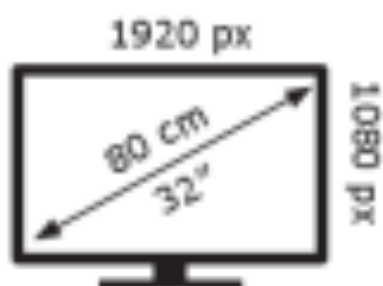

ENERG

Hisense

32A5Q

27 kWh/1000h

ABCDEF**G**

40 kWh/1000h

ET02/6102