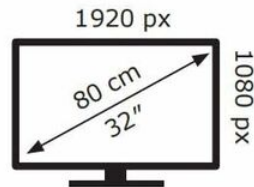

# ENERGY

Hisense

32A5Q

**27** kWh/1000h

ABCDEF**G**

**40** kWh/1000h

2019/2013