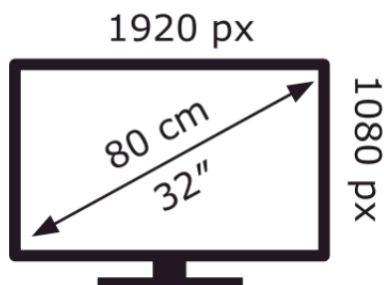

ENERG

PHILIPS

32PFS6939/12

27 kWh/1000h

ABCDEF**G**

37 kWh/1000h

2019/2013