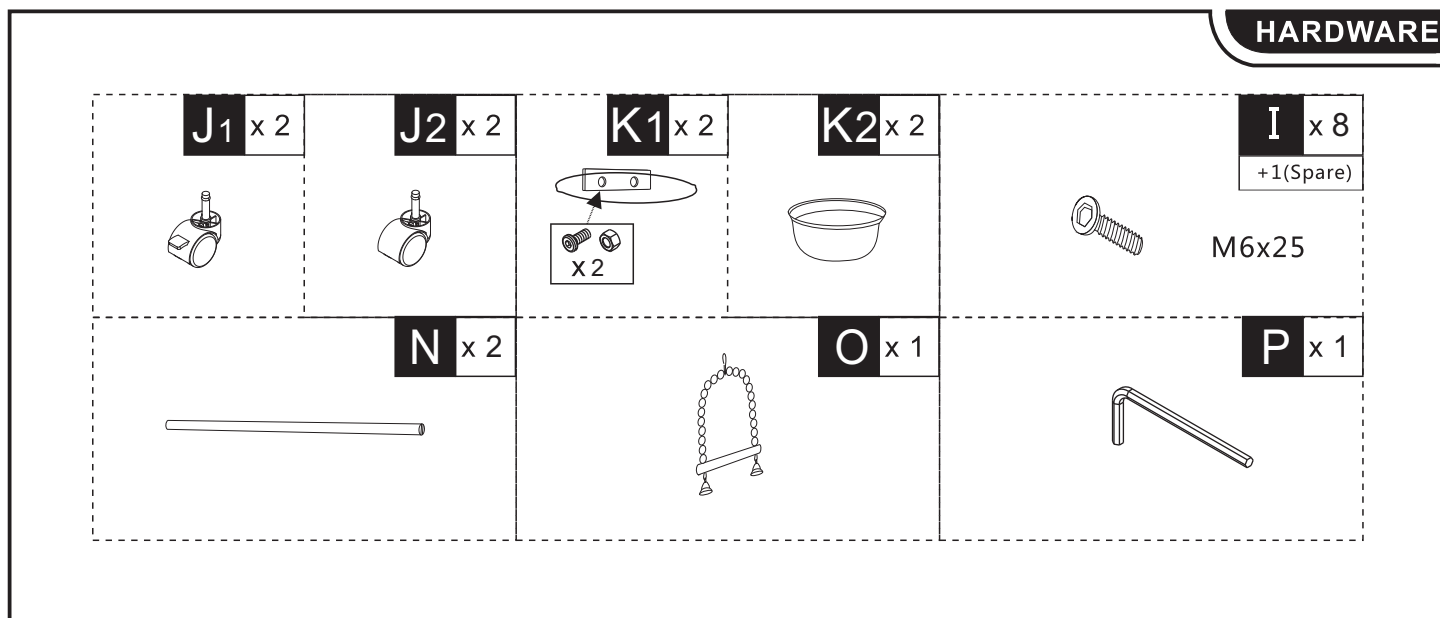

EN Do not confuse similar screws.
FR Ne pas confondre des vis similaires.
ES No confunda tornillos similares.
DE Verwechseln Sie ähnliche Schrauben nicht.
IT Non confondere le viti simili.