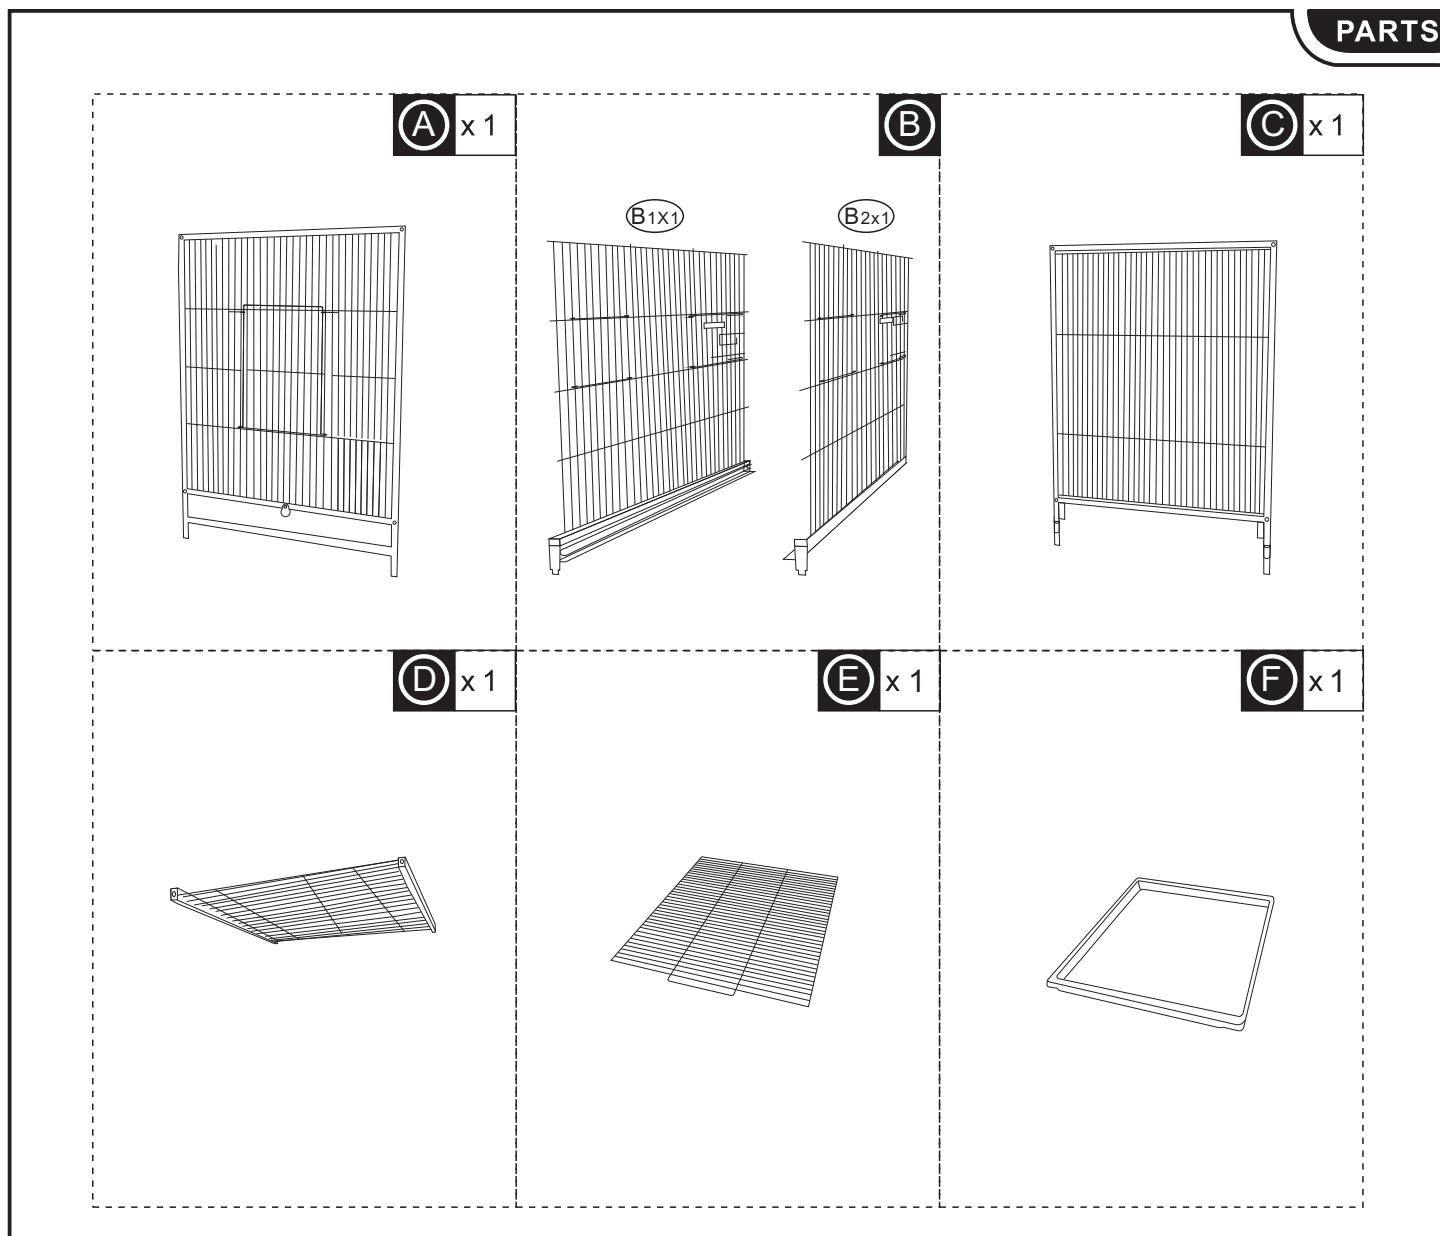

EN Do not confuse similar screws.
FR Ne pas confondre des vis similaires.
ES No confunda tornillos similares.
DE Verwechseln Sie ähnliche Schrauben nicht.
IT Non confondere le viti simili.