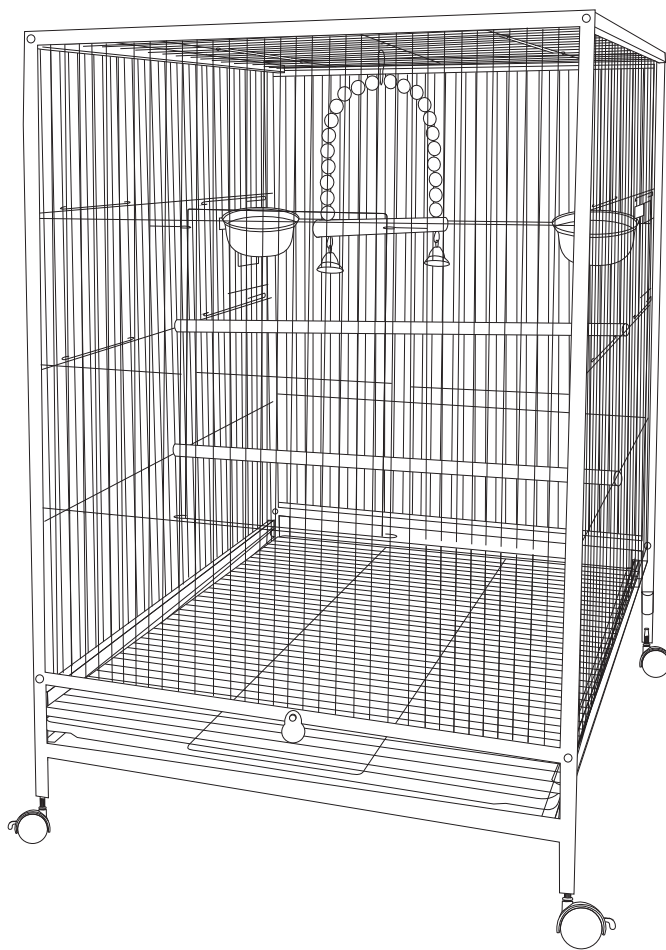

PawHut

IN230500238V01_GL

D10-092V00

6

STEPS

0.5 HR

EN_IMPORTANT, RETAIN FOR FUTURE REFERENCE: READ CAREFULLY.

FR_IMPORTANT: A LIRE ATTENTIVEMENT ET À CONSERVER POUR CONSULTATION ULTÉRIEURE.