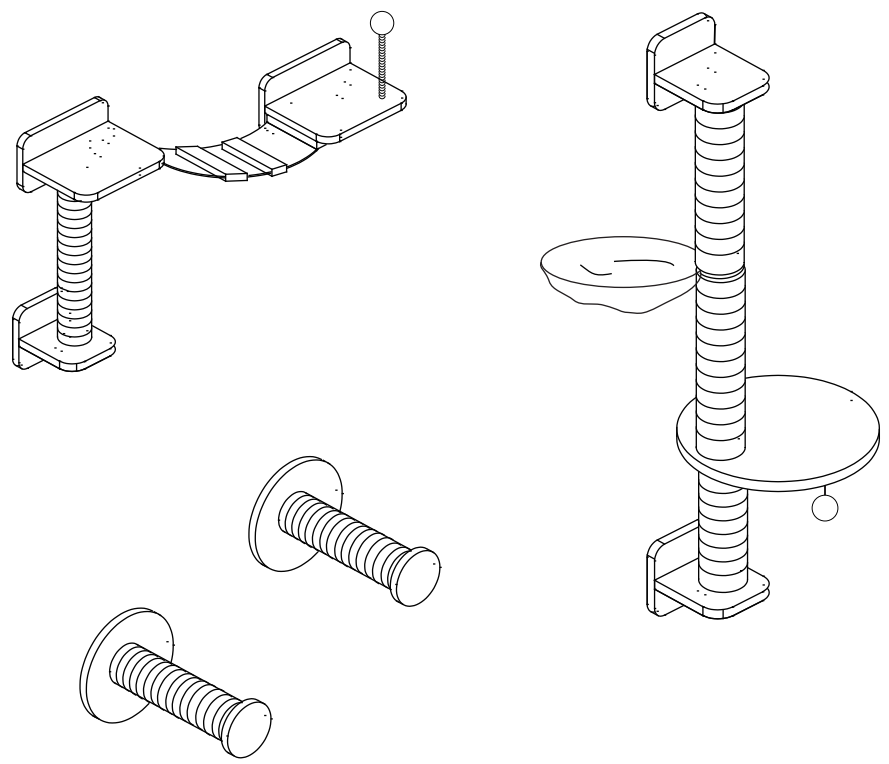

W1 x 2

W2 x 2

W5 x 8

M8\*35mm!

M8\*65mm!

If you have any questions, please contact our customer care center, Our contact details are below:

**US**

 001-877-644-9366