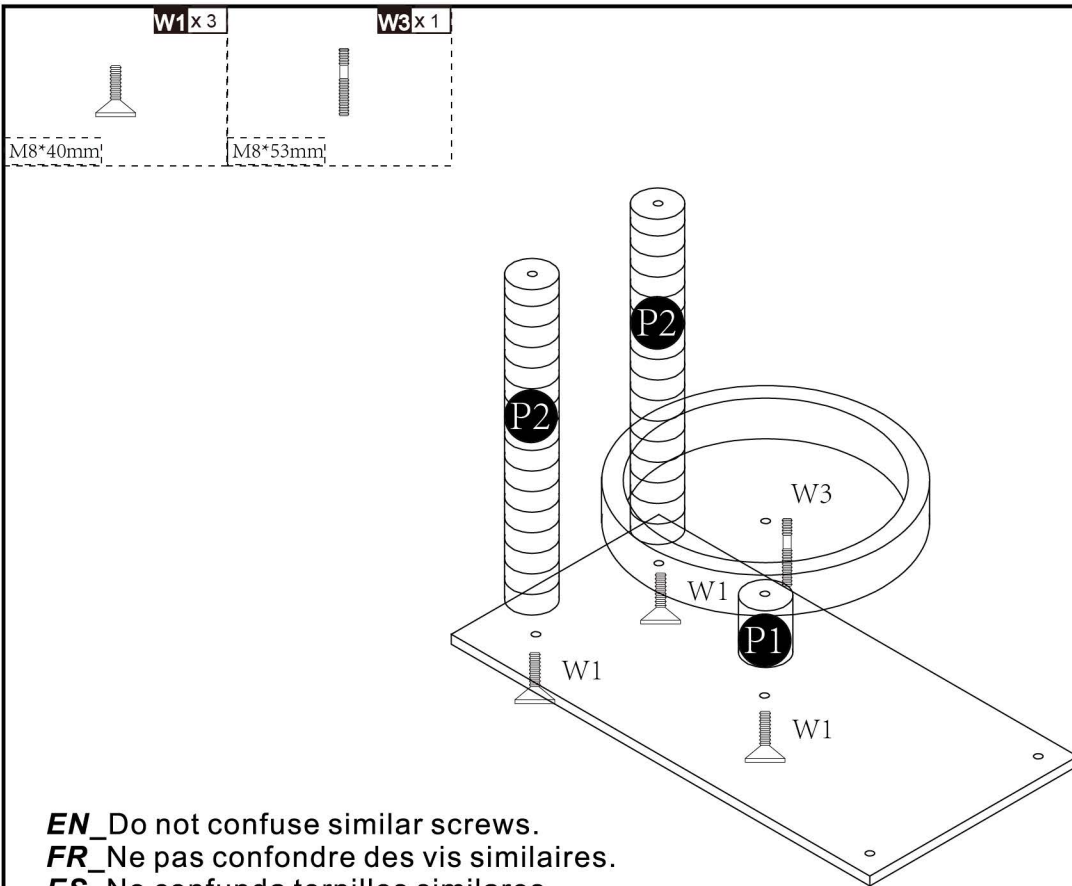

EN Do not confuse similar screws.
FR Ne pas confondre des vis similaires.
ES No confunda tornillos similares.
PT Não confundir parafusos semelhantes.
DE Verwechseln Sie ähnliche Schrauben nicht.
IT Non confondere le viti simili.