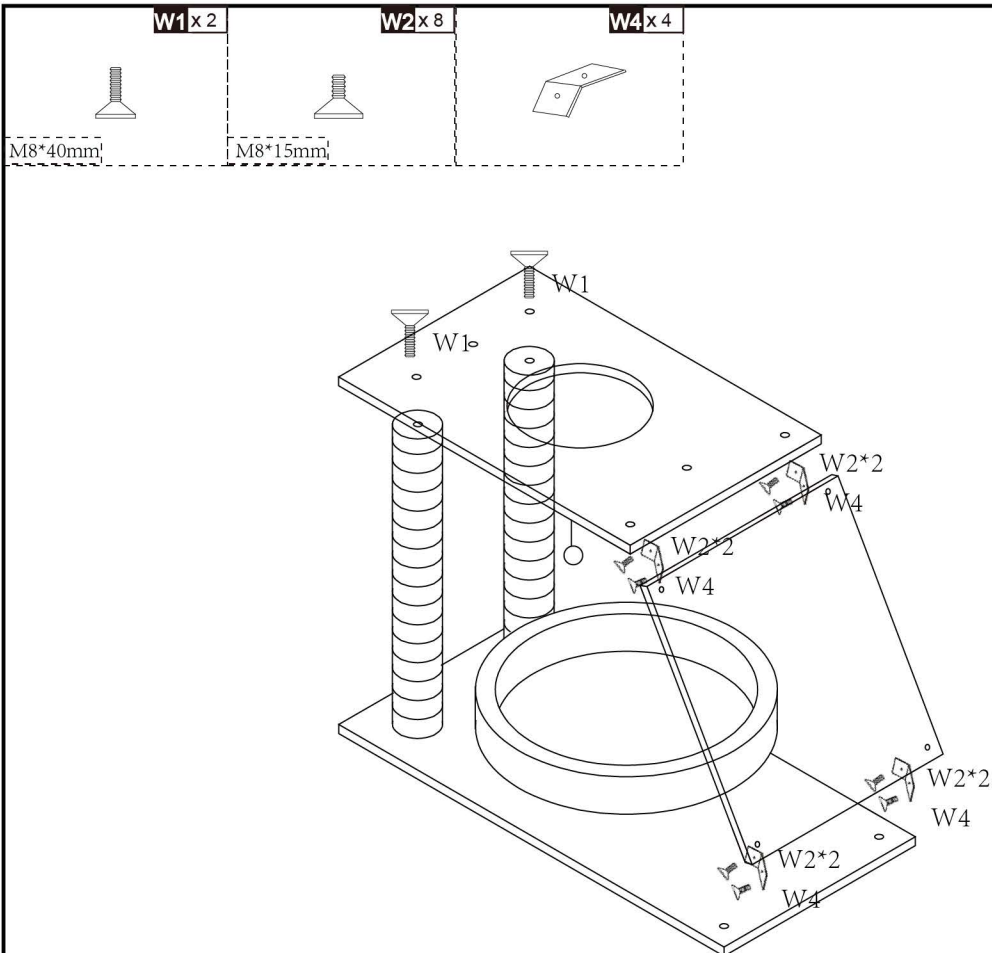

EN Do not confuse similar screws.
FR Ne pas confondre des vis similaires.
ES No confunda tornillos similares.
PT Não confundir parafusos semelhantes.
DE Verwechseln Sie ähnliche Schrauben nicht.
IT Non confondere le viti simili.