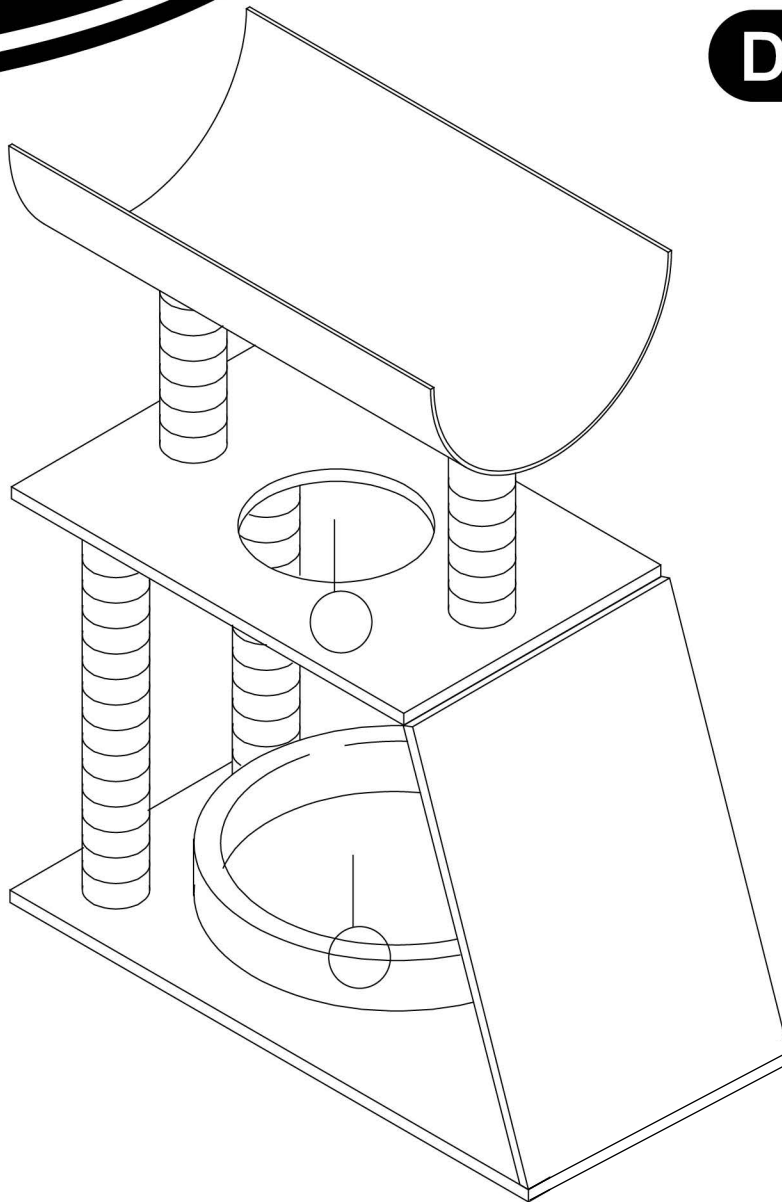

PawHut

IN230300048V01_GL

D30-481V00

4

STEPS

0.5 HR

EN_IMPORTANT, RETAIN FOR FUTURE REFERENCE: READ CAREFULLY.

FR_IMPORTANT: A LIRE ATTENTIVEMENT ET À CONSERVER POUR CONSULTATION ULTÉRIEURE.