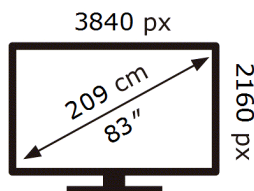

ENERG ⚡

Samsung

TQ83S95FAE

163 kWh/1000h

ABCDEF **G**

464 kWh/1000h

2019/2013