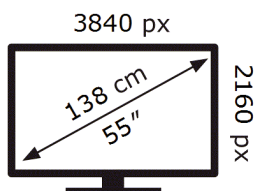

ENERG

Samsung

GQ55QN70FAU

63 kWh/1000h

ABCDEF **G**

181 kWh/1000h

2019/2013