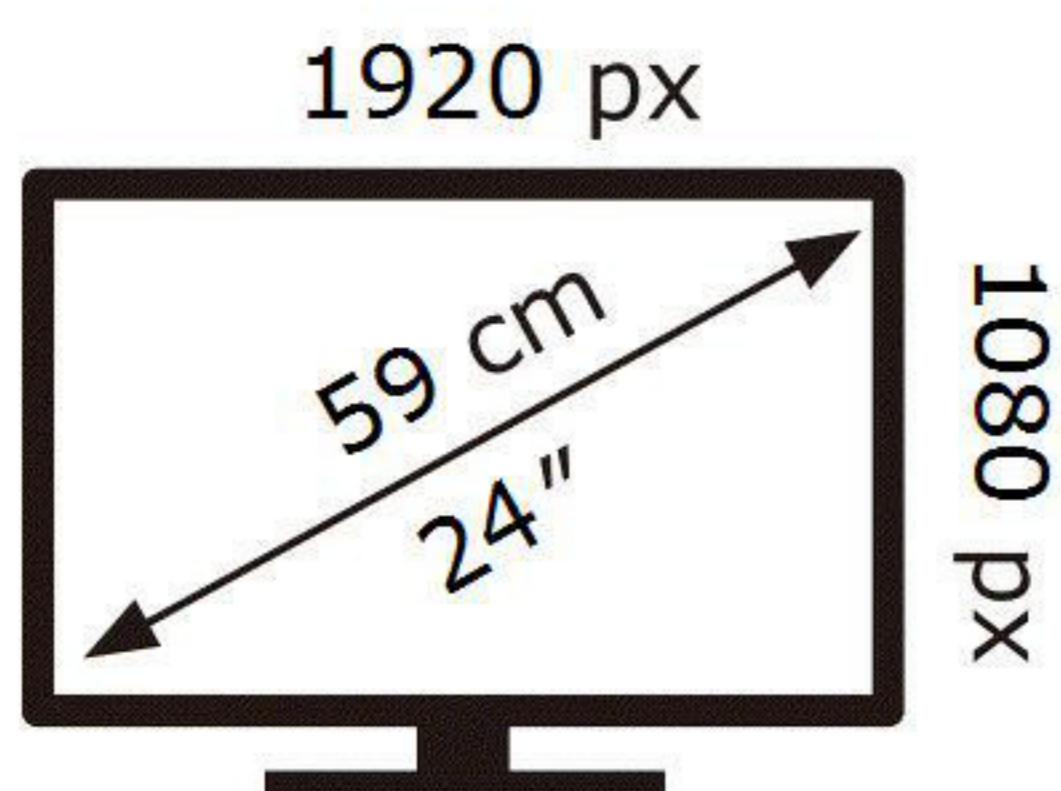

ENERGY

SAMSUNG

S24F356FHU

20 kWh/1000h

2019/2013