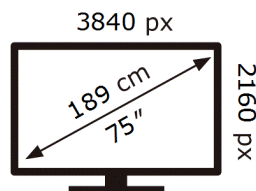

ENERG

Samsung

TQ75QN80FAU

124 kWh/1000h

ABCDEF **G**

335 kWh/1000h

2019/2013