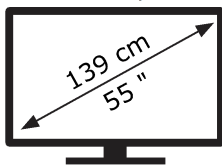

ENERGY

HISENSE

55A85N

82 kWh/1000h

ABCDEF**G**

70 kWh/1000h

3840 px

2160 px