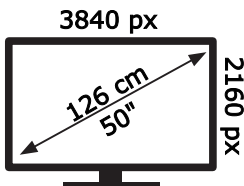

ENERG

TELEFUNKEN

XU50VP750M

54 kWh/1000h

ABCDEF **G**

104 kWh/1000h

50742963

2019/2013